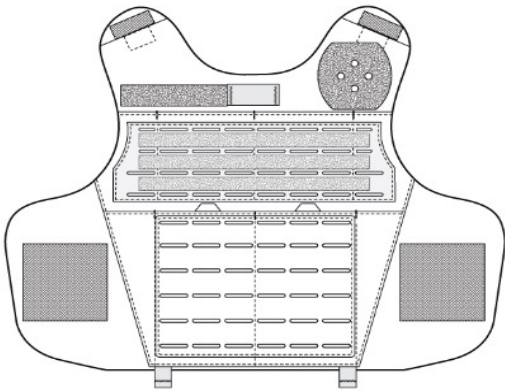

PRODUCT COMPONENTS