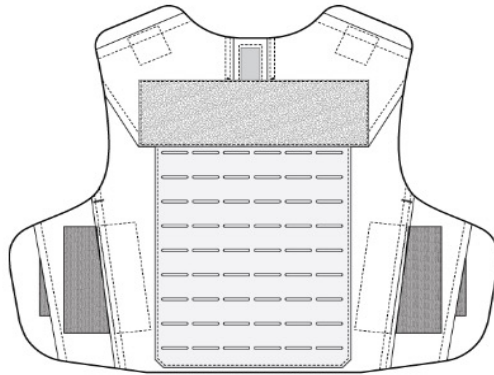

PRODUCT COMPONENTS