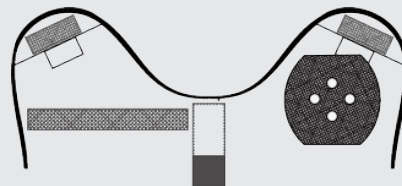

Right Chest

Name Tape Loop