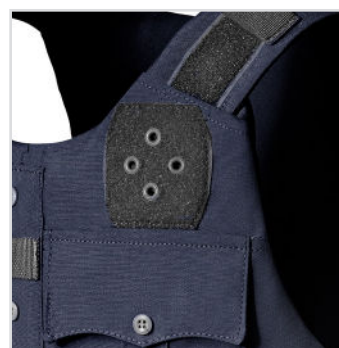

- Accepts GH concealable panels
- Front-opening carrier blends professional appearance with MOLLE webbing functionality
- Dual discrete chest pockets and two functional dress pockets
- Horizontal and vertical badge grommets on 3x3" loop for badge attachment on wearer's left chest
- 1" loop for name tape on wearer's right chest
- Durable high-quality Cordura nylon outer material
- Overlapping shoulder and side closures for extra adjustability utilizing durable high-profile hook and loop
- 5x8" front trauma plate pocket (size restrictions apply)
- 8x10" and 10x12" front and rear rifle plate pockets (size restrictions apply)
- Rear 3x10" loop for ID attachment (IDs sold separately)
- Rear telescoping drag strap for emergency extraction
- Mic tabs at shoulder epaulets and center chest
- Internal cummerbund for secure fit
- Easy and secure body-side panel access
- Ballistic suspension for proper panel alignment prevents sagging and curling

FEATURES

BACK

SIDE

DRESS POCKETS

BADGE LOOP

COLORS

BLACK

DARK NAVY