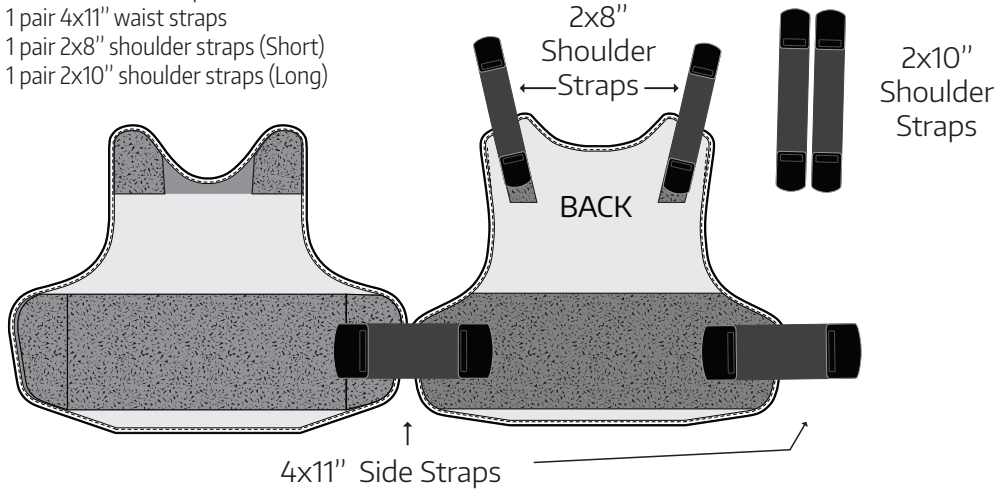

# CONCEALABLE CARRIER STRAP KIT

Concealable carriers include 1 pair of waist straps, 1 pair of Short shoulder straps, and 1 pair of Long shoulder straps. To don vest, adhere shoulder straps to back of carrier. Adhere waist straps to back of carrier. Don vest and adjust straps for proper fit and coverage, ensuring balanced front-to-rear overlap. Significant adjustability may be achieved through strap placement. Contact distributor immediately with questions or concerns.

## MALE LOW PROFILE CONCEALABLE CARRIER [LPC]

- Includes 6 total straps:
- 1 pair 4x11" waist straps
- 1 pair 2x8" shoulder straps (Short)
- 1 pair 2x10" shoulder straps (Long)

## FEMALE LOW PROFILE CONCEALABLE CARRIER [LPC]

- Includes 6 total straps:
- 1 pair 3x10.5" waist straps with 2" connector
- 1 pair 2x8" shoulder straps (Short)
- 1 pair 2x9" shoulder straps (Long)